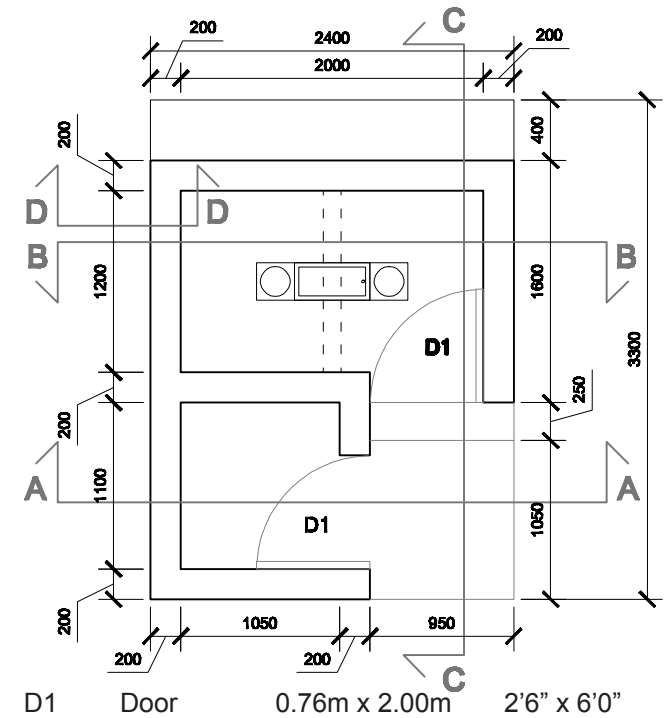

**PROJECT:
SINGLE PRIVATE
ECOSAN TOILET
WITH SHOWER**

Wherever the Need

Eco-Sanitation · Water · Livelihoods · Environment · Empowerment

FLOOR PLAN
 SCALE 1:50
 (ALL DIMENSIONS IN mm)

ELEVATIONS

SCALE 1:50

(ALL DIMENSIONS IN mm)

ELEVATIONS

SCALE 1:50

(ALL DIMENSIONS IN mm)

SECTIONS
SCALE 1:50
(ALL DIMENSIONS IN mm)

SECTION C-C
 SCALE: 1:20
 (ALL DIMENSIONS IN mm)