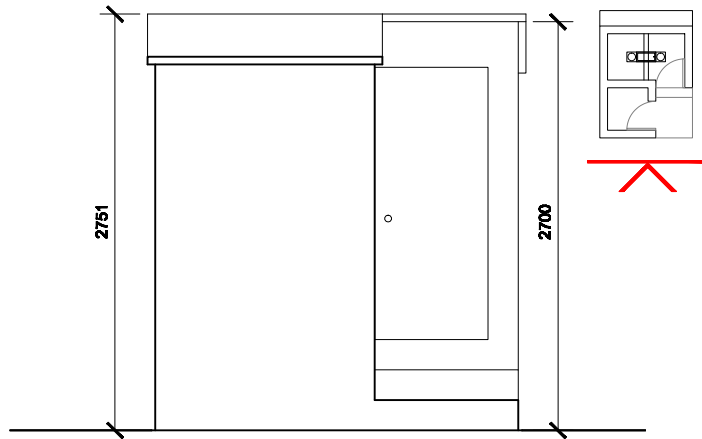

**PROJECT:
SINGLE PRIVATE
ECOSAN TOILET
WITH SHOWER**

Wherever the Need

Eco-Sanitation · Water · Livelihoods · Environment · Empowerment

FLOOR PLAN
 SCALE 1:50
 (ALL DIMENSIONS IN mm)

ELEVATIONS

SCALE 1:50

(ALL DIMENSIONS IN mm)

ELEVATIONS

SCALE 1:50

(ALL DIMENSIONS IN mm)

SECTIONS
SCALE 1:50
(ALL DIMENSIONS IN mm)

SECTION C-C
 SCALE: 1:20
 (ALL DIMENSIONS IN mm)