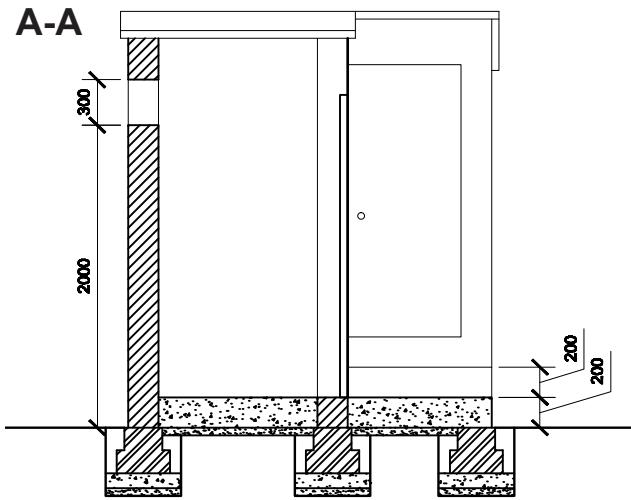

**PROJECT:
SINGLE PRIVATE
ECOSAN TOILET
WITH SHOWER**

Wherever the Need

Eco-Sanitation · Water · Livelihoods · Environment · Empowerment

FLOOR PLAN
 SCALE 1:50
 (ALL DIMENSIONS IN mm)

ELEVATIONS

SCALE 1:50

(ALL DIMENSIONS IN mm)

ELEVATIONS

SCALE 1:50

(ALL DIMENSIONS IN mm)

SECTIONS
SCALE 1:50
(ALL DIMENSIONS IN mm)

SECTION C-C
 SCALE: 1:20
 (ALL DIMENSIONS IN mm)