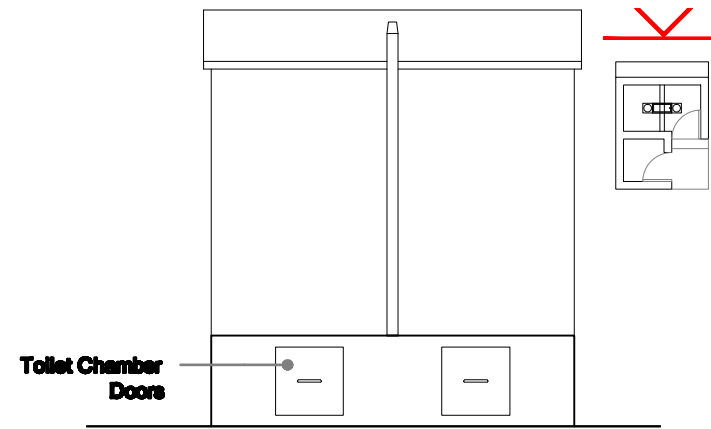

**PROJECT:
SINGLE PRIVATE
ECOSAN TOILET
WITH SHOWER**

Wherever the Need

Eco-Sanitation · Water · Livelihoods · Environment · Empowerment

FLOOR PLAN
 SCALE 1:50
 (ALL DIMENSIONS IN mm)

ELEVATIONS

SCALE 1:50

(ALL DIMENSIONS IN mm)

ELEVATIONS

SCALE 1:50

(ALL DIMENSIONS IN mm)

SECTIONS
SCALE 1:50
(ALL DIMENSIONS IN mm)

SECTION C-C
 SCALE: 1:20
 (ALL DIMENSIONS IN mm)