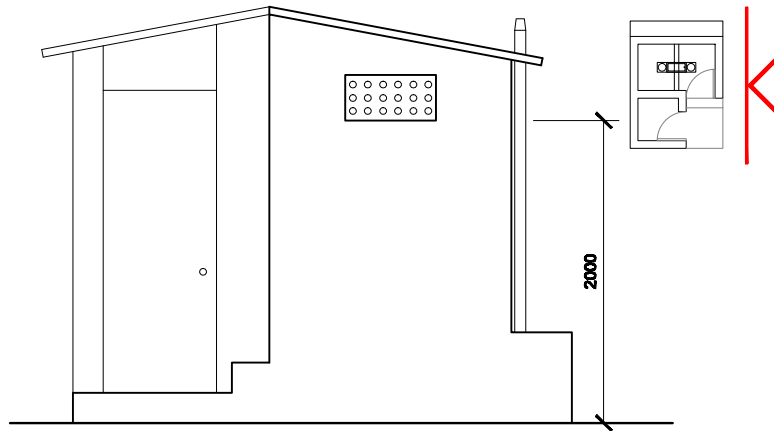

**PROJECT:
SINGLE PRIVATE
ECOSAN TOILET
WITH SHOWER**

Wherever the Need

Eco-Sanitation · Water · Livelihoods · Environment · Empowerment

FLOOR PLAN
 SCALE 1:50
 (ALL DIMENSIONS IN mm)

ELEVATIONS

SCALE 1:50

(ALL DIMENSIONS IN mm)

ELEVATIONS

SCALE 1:50

(ALL DIMENSIONS IN mm)

SECTIONS
SCALE 1:50
(ALL DIMENSIONS IN mm)

SECTION C-C
 SCALE: 1:20
 (ALL DIMENSIONS IN mm)