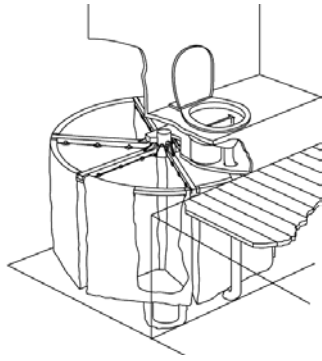

- Price: from EUR 500

www.rotaloo.com