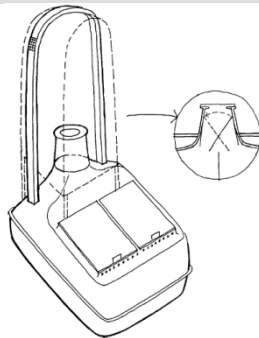

- Outhouse unit, partly underground level
- Tank divided into 2 vaults
- Lightweight structure
- 1 fixed toilet equipped with a baffle
- Material: glass-fibre reinforced plastics
- Price: EUR 900 (accessories included)

G.T.A. Grupo de Tecnología Alternativa S.C.
Ave. De los Arcos 24 local 6, San Juan Totoltepec. Naucalpan de Juárez, Edo. de México
Phone: +52 55 5256 2178
Fax: +52 55 5256 2178
gtasc2004@yahoo.com.mx
www.sirdo.com.mx

Rota-Loo
Diverse sizes and models

- Composting tank under floor
- Rotating structure with 6 vaults
- With or without urine diversion
- Leachate drainage with overflow
- Spare bins to increase capacity possible
- Mobile models available
- Material: Polyethylene plastic

Rota-Loo
41A Jarrah Drive
Breaside Victoria 3195 Australia
P.O. Box 988
Phone: +61 3 9587 2447
Fax.: +61 3 9587 5622