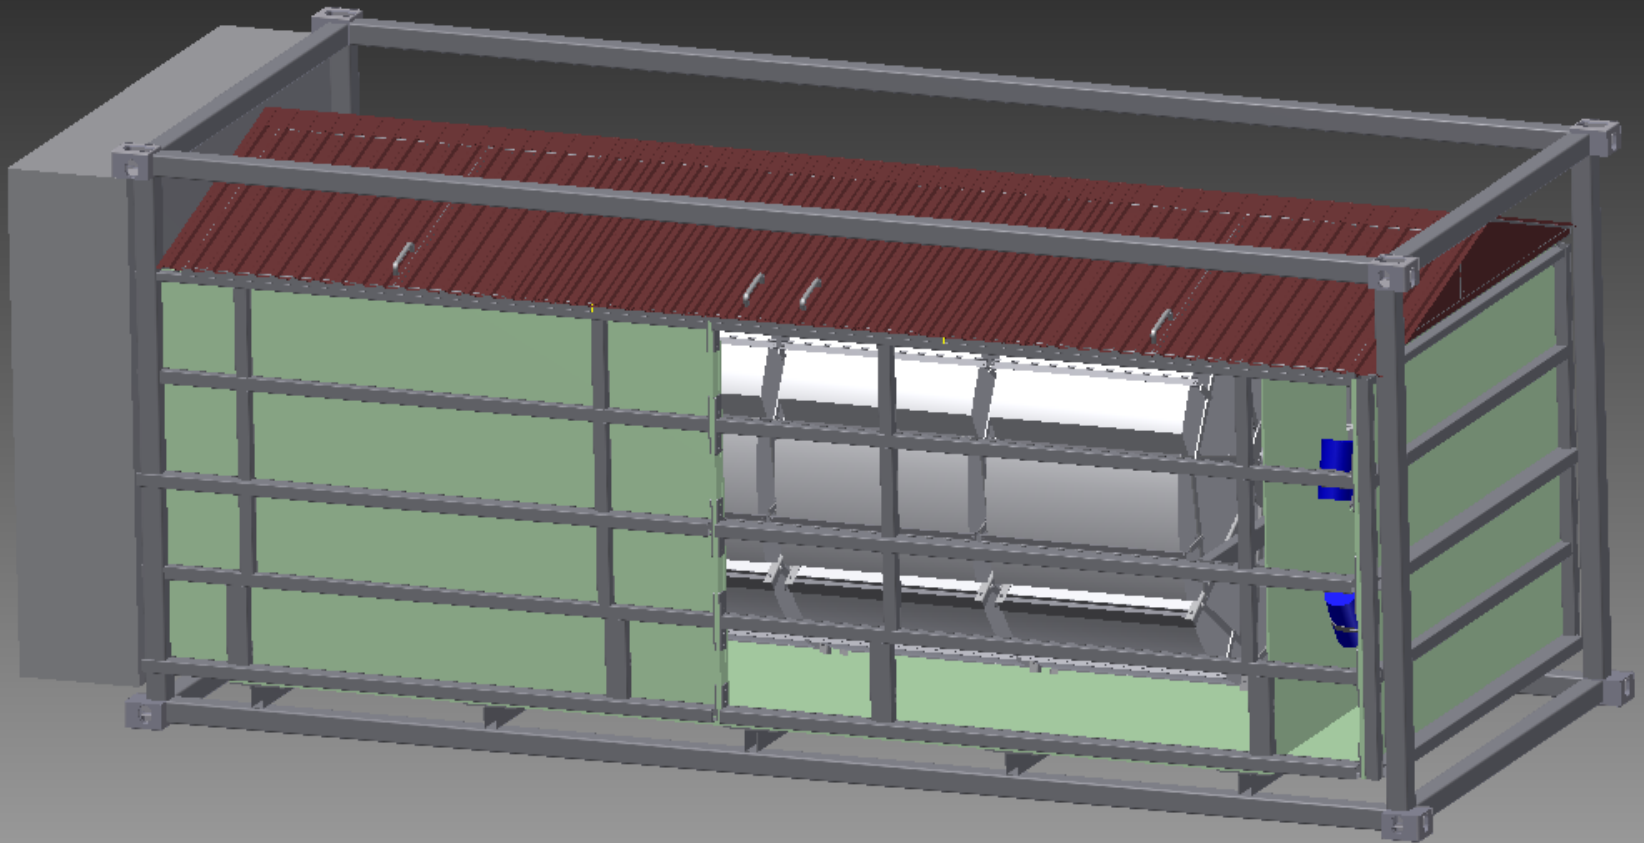

Prodall Europe