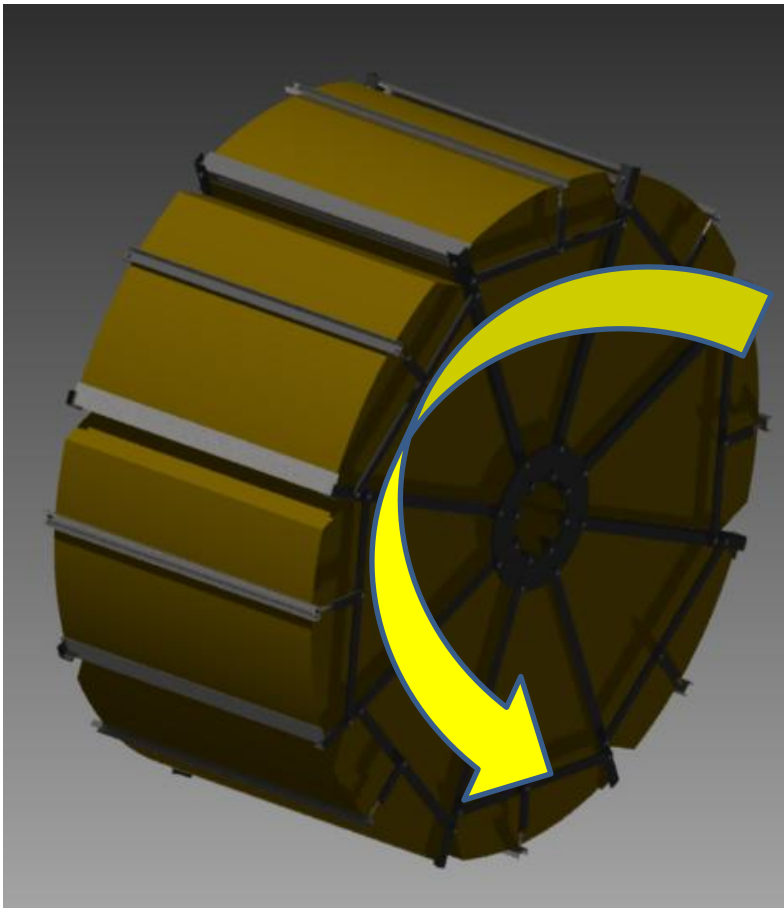

Prodall Europe

METHOD OF TREATMENT