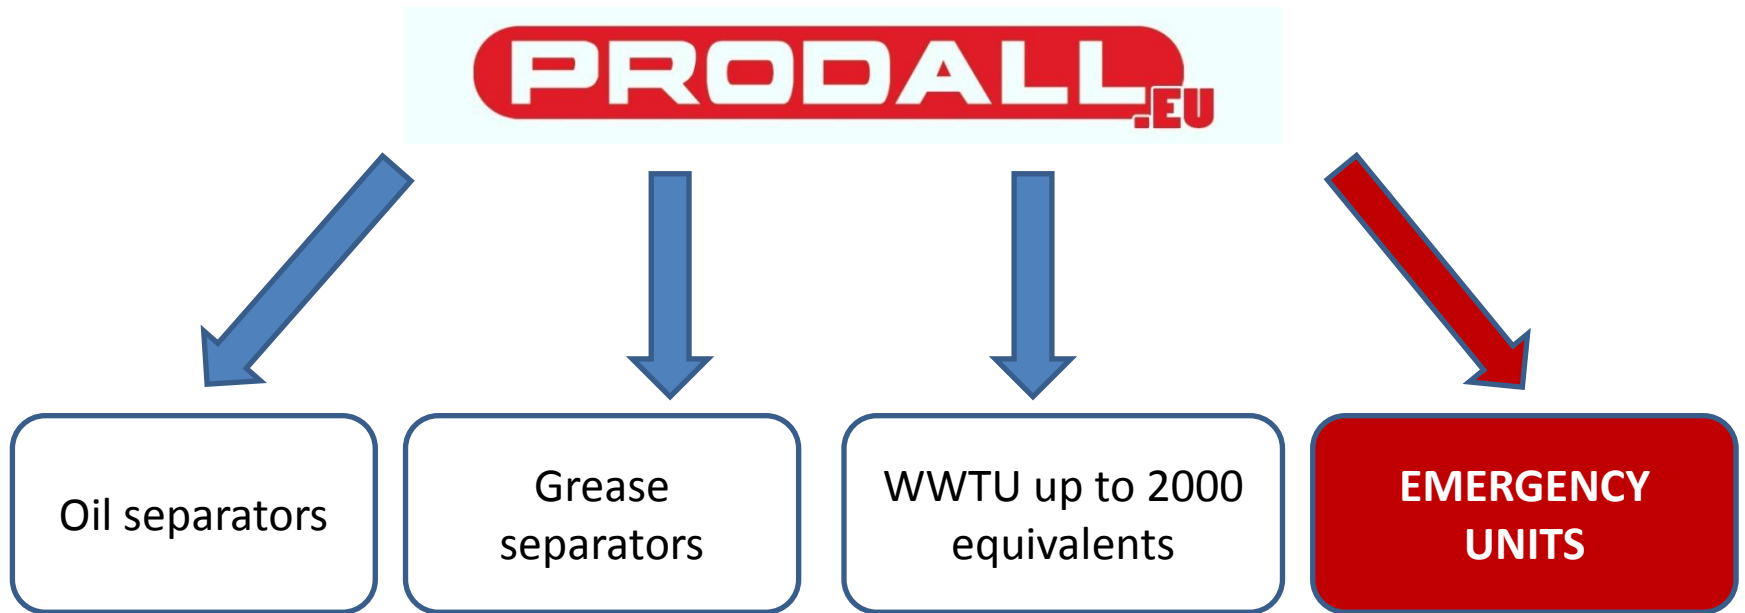

PRODALL.EU

Water technologies

Prodall Europe

YOUR PARTNER IN WATERTECHNOLOGIES

Prodall Europe

RBC rotor 150 IE – 2000 IE
EMERGENCY UNITS – TRANSPORTABLE

Prodall Europe

TRANSPORTABLE
PLUG & PLAY
EASY MAINTENANCE

Prodall Europe

IDEA

WATERTREATMENT FOR EMERGENCY SITUATIONS

EASY TRANSPORT (shipping container frame)

40 FT CONTAINER BASE

REUSABLE WATER FOR IRRIGATION, TOILET FLUSHING

Prodall Europe

WATERTREATMENT

IE = INHABITANT EQUIVALENT

1 IE = 150 liters / person

- * bathroom
- * toilet
- * kitchen
- * other household waterstreams

Prodall Europe

EMERGENCY UNITS

- * QUICKLY TRANSPORTABLE
- * PLUG AND PLAY SYSTEM
- * COMPACT
- * MODULAR
- * LOW ENERGY CONSUMPTION

Prodall Europe

METHOD OF TREATMENT

ROTATING BIOLOGICAL CONTACTOR (RBC)

- * ROTATING MEDIA
- * BACTERIA IS GROWING ON THE WHEEL
- * WHEEL IS ROTATING IN THE WASTEWATER
- * PURIFIED WATER IS DECANTED FROM SOLIDS