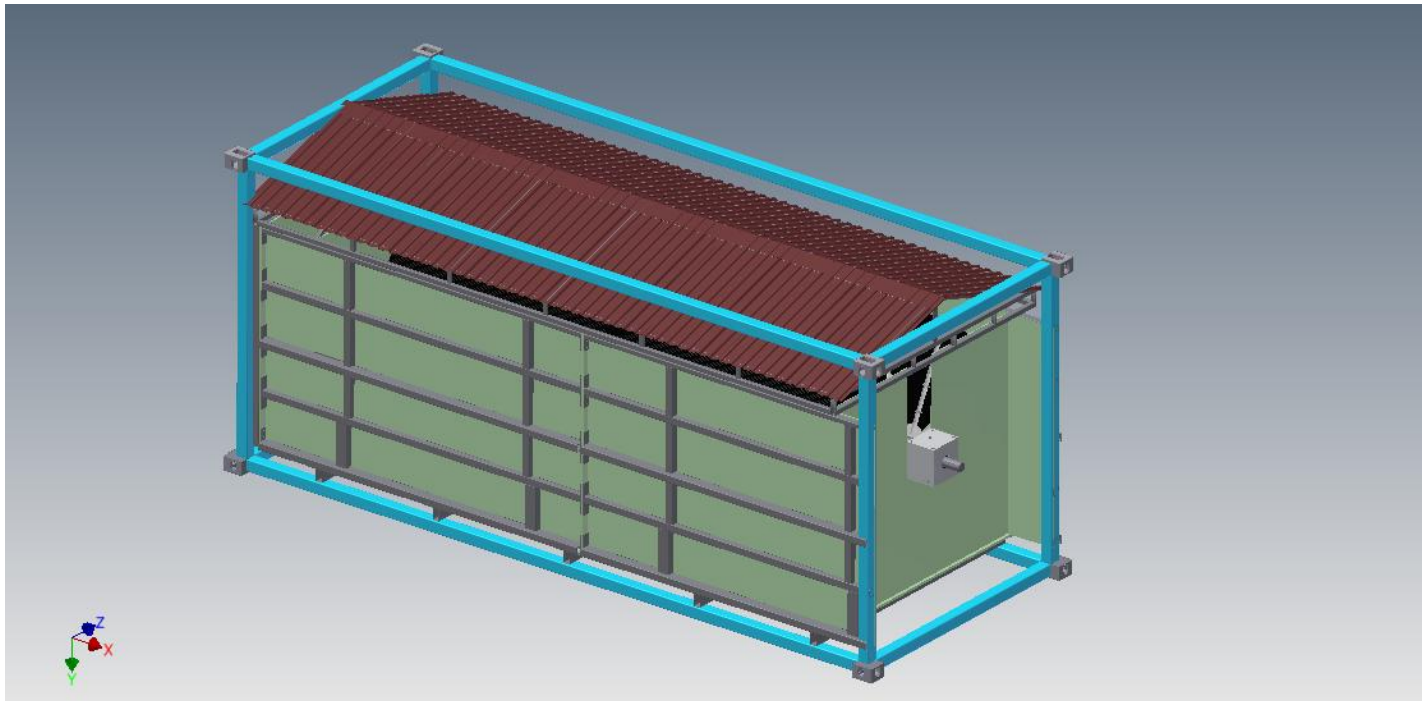

Prodall Europe

RBC rotor 150 IE – 2000 IE
EMERGENCY UNITS – TRANSPORTABLE