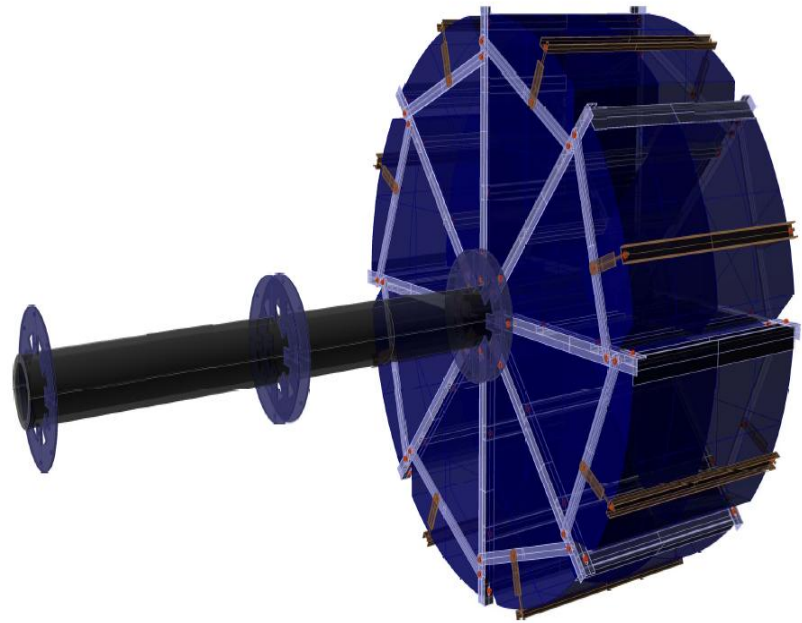

Prodall Europe

METHOD OF TREATMENT

ROTATING BIOLOGICAL CONTACTOR (RBC)

- * ROTATING MEDIA
- * BACTERIA IS GROWING ON THE WHEEL
- * WHEEL IS ROTATING IN THE WASTEWATER
- * PURIFIED WATER IS DECANTED FROM SOLIDS

Prodall Europe

METHOD OF TREATMENT

ROTATING WHEEL FILLED
WITH MEDIA

Prodall Europe

CENTRAL SHAFT

Prodall Europe

DECANTATION OF THE SOLIDS

THIRD STAGE