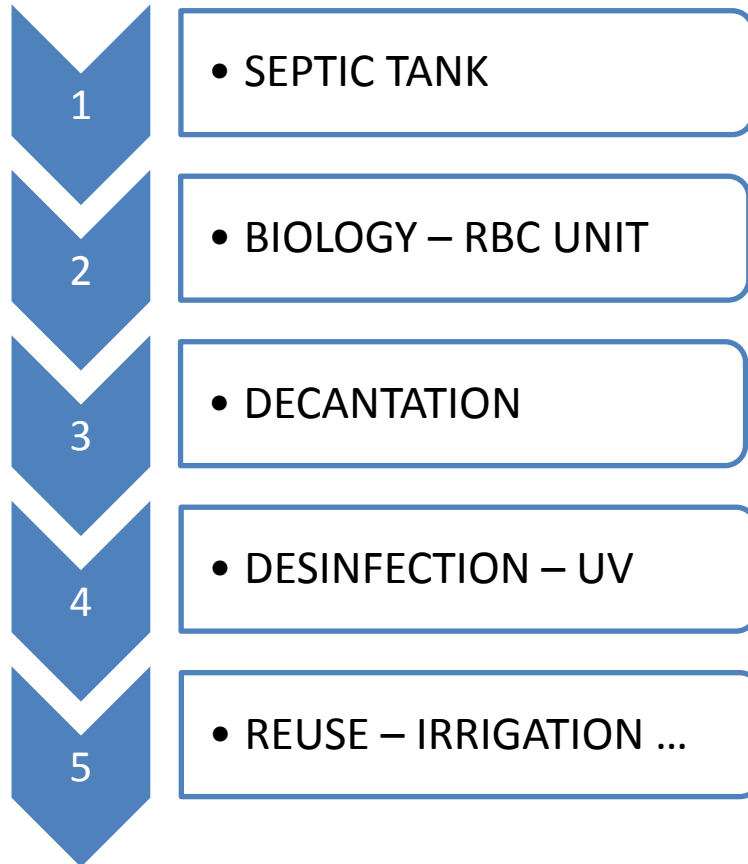

Prodall Europe

TRANSPORTABLE
PLUG & PLAY
EASY MAINTENANCE