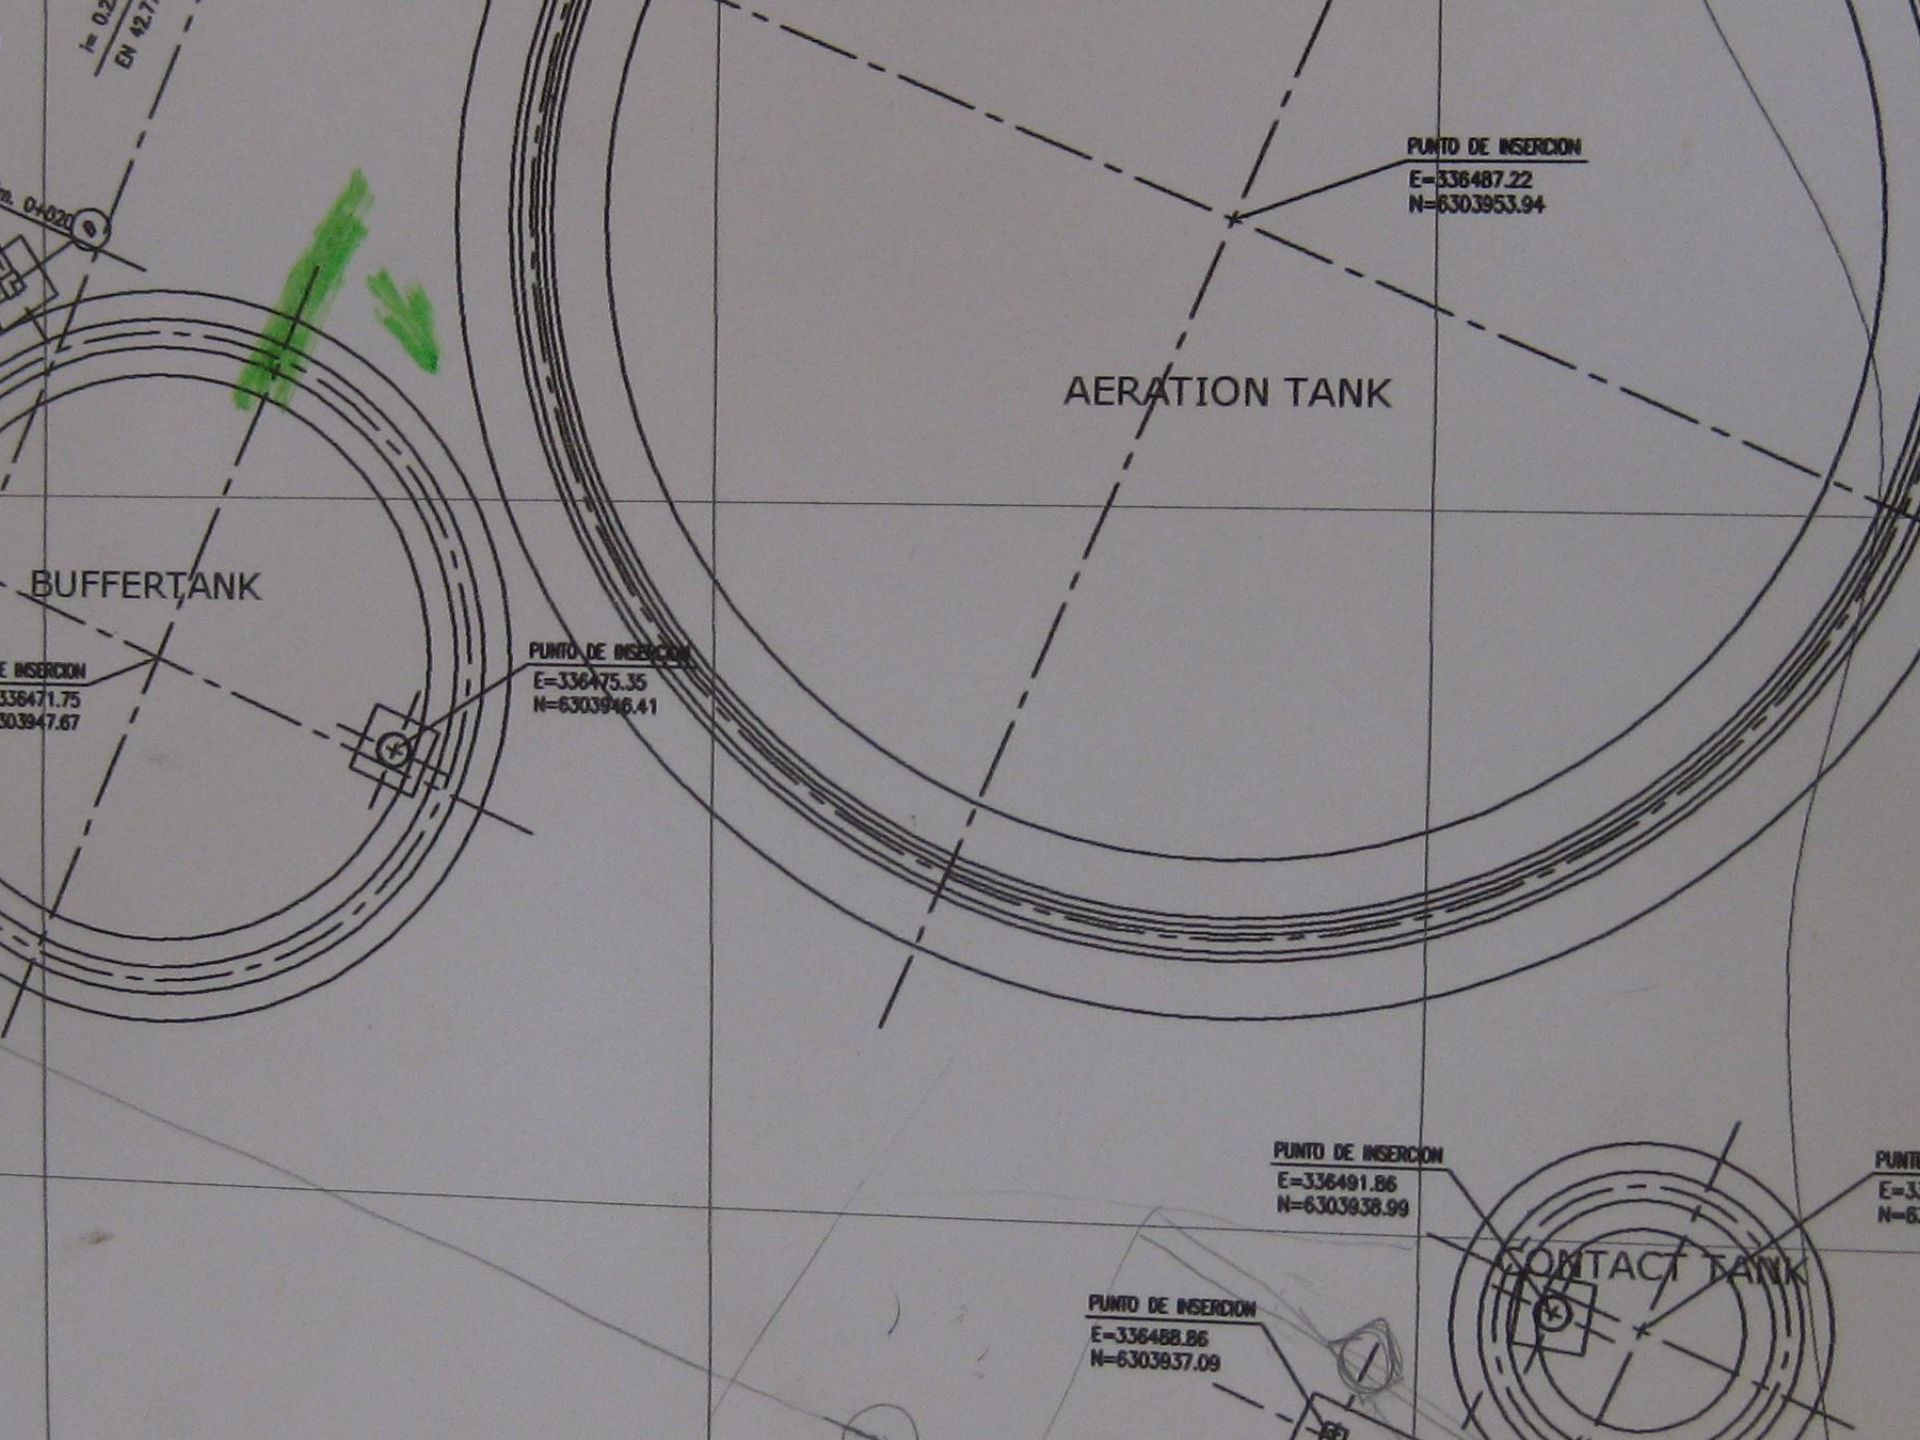

**B
U
W
T
A
E
C**

WATER TECHNOLOGY

A large-scale horticulture nursery. The foreground is filled with rows of potted plants, including a dense area of reddish-purple plants and a row of green plants in brown pots. The middle ground shows more rows of green plants. In the background, there are large, cylindrical, corrugated metal water tanks and a paved area. The word "Horticulture" is overlaid in the center.

Horticulture

Agriculture

Industry & Governmental

PUNTO DE INSERCIÓN
E=336487.22
N=6303953.94

AERATION TANK

BUFFERTANK

PUNTO DE INSERCIÓN
E=336471.75
N=6303947.67

PUNTO DE INSERCIÓN
E=336475.35
N=6303946.41

PUNTO DE INSERCIÓN
E=336491.86
N=6303938.99

PUNTO DE INSERCIÓN
E=336491.86
N=6303938.99

CONTACT TANK

PUNTO DE INSERCIÓN
E=336488.86
N=6303937.09

WWW.BUWATEC.COM

A perfect product from The Netherlands