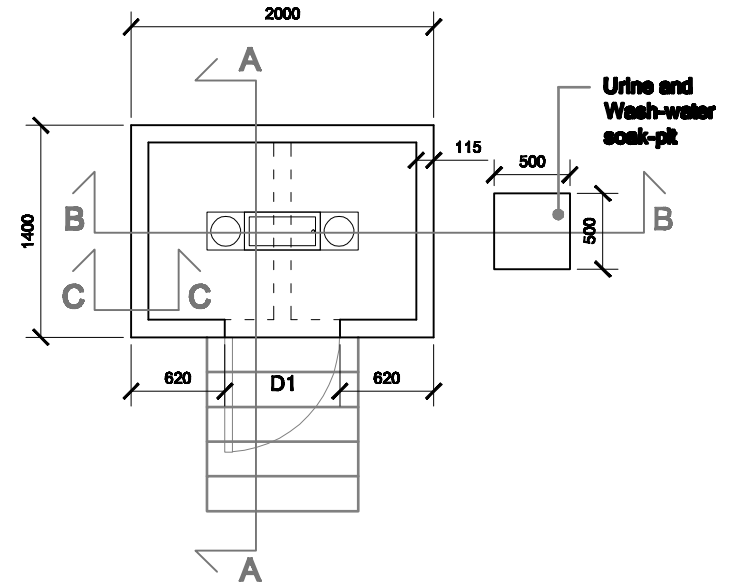

**PROJECT:
SINGLE PRIVATE
ECOSAN TOILET**

Wherever the Need

Eco-Sanitation · Water · Livelihoods · Environment · Empowerment

FLOOR PLAN
 SCALE 1:50
 (ALL DIMENSIONS IN mm)

D1 Door 0.76m x 2.00m 2'6" x 6'0"

ELEVATIONS

SCALE 1:50

(ALL DIMENSIONS IN mm)

SECTIONS
SCALE 1:50
(ALL DIMENSIONS IN mm)

SECTION C-C
 SCALE: 1:20
 (ALL DIMENSIONS IN mm)