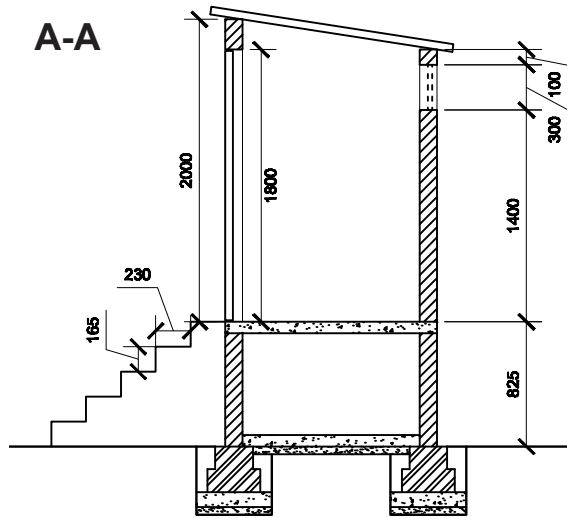

**PROJECT:
SINGLE PRIVATE
ECOSAN TOILET**

Wherever the Need

Eco-Sanitation · Water · Livelihoods · Environment · Empowerment

FLOOR PLAN
 SCALE 1:50
 (ALL DIMENSIONS IN mm)

D1 Door 0.76m x 2.00m 2'6" x 6'0"

ELEVATIONS

SCALE 1:50

(ALL DIMENSIONS IN mm)

SECTIONS
SCALE 1:50
(ALL DIMENSIONS IN mm)

SECTION C-C
 SCALE: 1:20
 (ALL DIMENSIONS IN mm)