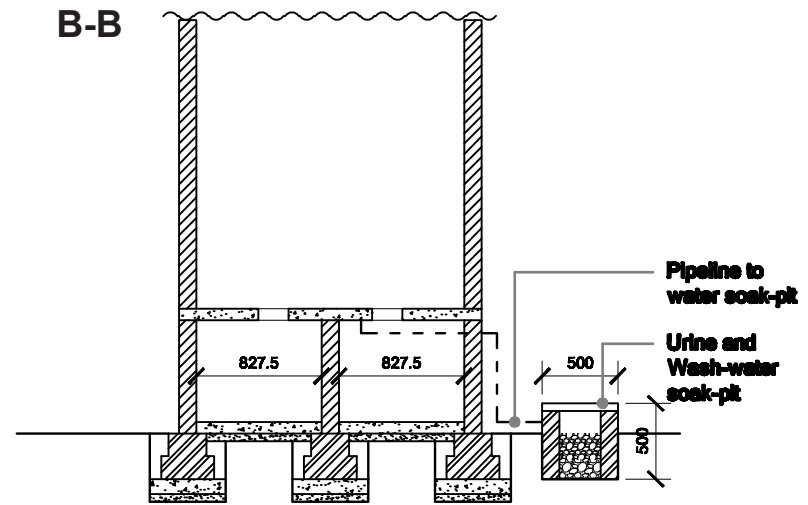

**PROJECT:
SINGLE PRIVATE
ECOSAN TOILET**

Wherever the Need

Eco-Sanitation · Water · Livelihoods · Environment · Empowerment

FLOOR PLAN
 SCALE 1:50
 (ALL DIMENSIONS IN mm)

D1 Door 0.76m x 2.00m 2'6" x 6'0"

ELEVATIONS

SCALE 1:50

(ALL DIMENSIONS IN mm)

SECTIONS
SCALE 1:50
(ALL DIMENSIONS IN mm)

SECTION C-C
 SCALE: 1:20
 (ALL DIMENSIONS IN mm)