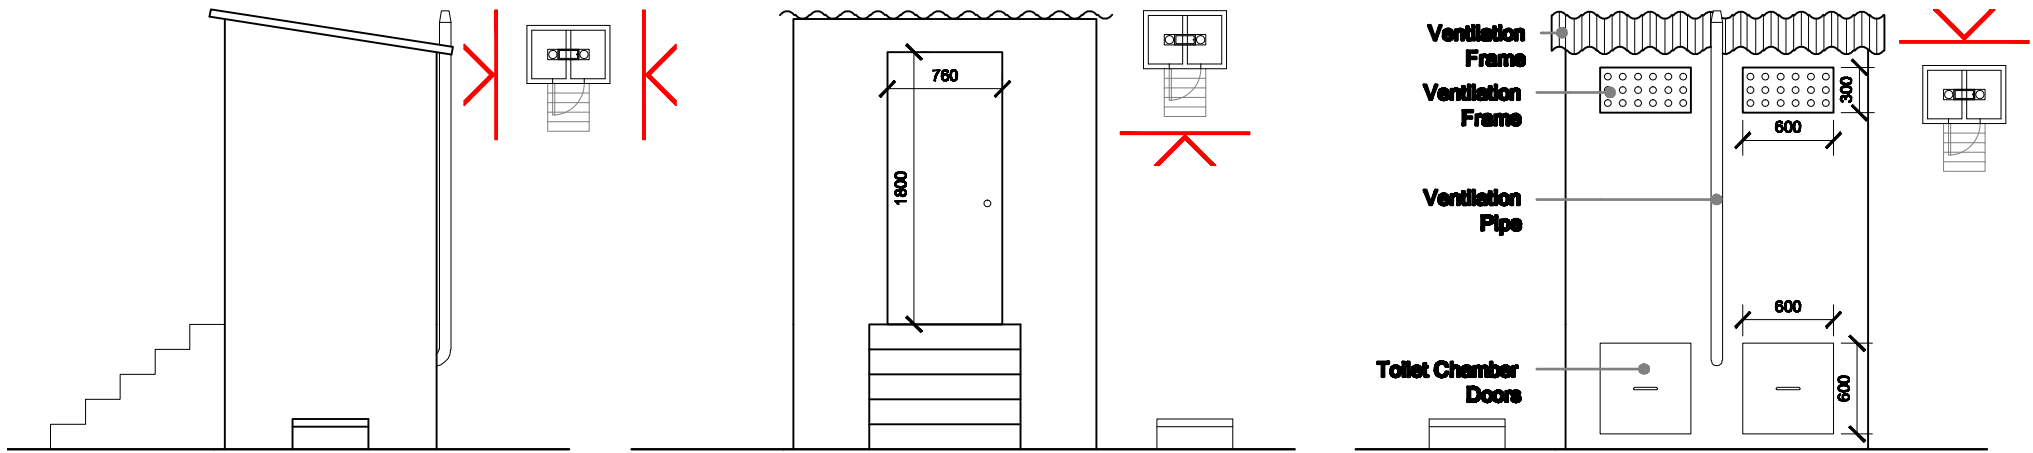

**PROJECT:
SINGLE PRIVATE
ECOSAN TOILET**

Wherever the Need

Eco-Sanitation · Water · Livelihoods · Environment · Empowerment

FLOOR PLAN
 SCALE 1:50
 (ALL DIMENSIONS IN mm)

D1 Door 0.76m x 2.00m 2'6" x 6'0"

ELEVATIONS

SCALE 1:50

(ALL DIMENSIONS IN mm)

SECTIONS
SCALE 1:50
(ALL DIMENSIONS IN mm)

SECTION C-C
 SCALE: 1:20
 (ALL DIMENSIONS IN mm)